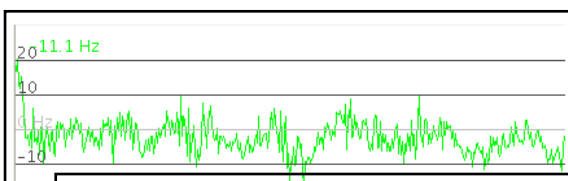

```
== ID === [09:38:54.287] =====
MCC : 206
MNC : 9998 [A.S.T.R.I.D.]
LA : 3470
Main Carrier : 3779
```

```
[FN14] [SN1] MAC-RESSOURCE (4244086) [][-1] -> AL-SETUP ->
[FN15] [SN1] MAC-RESSOURCE (16777215) [][-1] -> BL-UDATA (No FCS) -> MLE : D-NWRK-BROADCAST
[FN18] [SN1] Broadcast
[FN18] [SN2] MAC-RESSOURCE (16777215) [][-1] -> BL-UDATA (No FCS) -> MLE : D-NWRK-BROADCAST
[FN3] [SN1] MAC-RESSOURCE (16777215) [][-1] -> BL-UDATA (No FCS) -> MLE : D-NWRK-BROADCAST
[FN9] [SN1] MAC-RESSOURCE (16777215) [][-1] -> BL-UDATA (No FCS) -> MLE : D-NWRK-BROADCAST
[FN10] [SN1] MAC-RESSOURCE (4244086) [][-1] -> AL-SETUP ->
[FN11] [SN1] MAC-RESSOURCE (4244086) [][-1] -> BL-ACK (No FCS) -> MM : D-OTAR : GCK Provide
[FN12] [SN1] MAC-RESSOURCE (4244086) [][-1] -> BL-UDATA (No FCS) -> MM : D-LOCATION UPDATE ACCEPTED : Roaming location updating
[FN15] [SN1] MAC-RESSOURCE (16777215) [][-1] -> BL-UDATA (No FCS) -> MLE : D-NWRK-BROADCAST
[FN18] [SN2] MAC-RESSOURCE (16777215) [][-1] -> BL-UDATA (No FCS) -> MLE : D-NWRK-BROADCAST
[FN3] [SN1] MAC-RESSOURCE (16777215) [][-1] -> BL-UDATA (No FCS) -> MLE : D-NWRK-BROADCAST
[FN8] [SN1] MAC-RESSOURCE (4241548) [][-1] -> BL-ACK (No FCS) -> Reserved
[FN9] [SN1] MAC-RESSOURCE (4241548) [][-1] -> BL-UDATA (No FCS) -> MM : D-LOCATION UPDATE ACCEPTED : Call restoration roaming location updating
[FN11] [SN1] MAC-RESSOURCE (4241548) [][-1] -> AL-SETUP ->
[FN12] [SN1] MAC-RESSOURCE (4241548) [][-1] -> BL-ACK (No FCS) -> Reserved
[FN13] [SN1] MAC-RESSOURCE (4241548) [0100][3779] -> BL-UDATA (No FCS) -> MLE : D-RESTORE-ACK
[FN14] [SN1] MAC-RESSOURCE (4241548) [0100][3779] -> BL-UDATA (No FCS) -> MLE : D-RESTORE-ACK
[FN15] [SN1] MAC-RESSOURCE (16777215) [][-1] -> BL-UDATA (No FCS) -> MLE : D-NWRK-BROADCAST
```